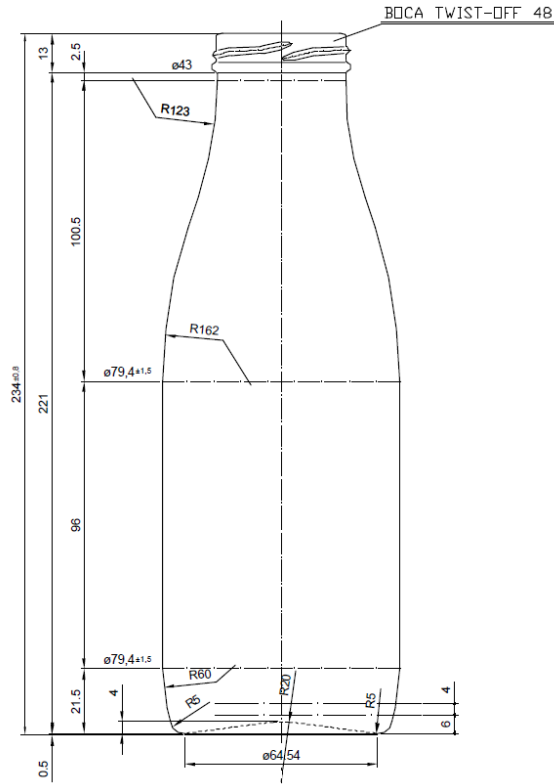

1 8

2 4

HS FRENCH FLINT

THE GLASS CONTAINER SPECIALISTS

750ML MILK/JUICE/SAUCE GLASS BOTTLE

Product code	MIN750G
Finish	48mm Twist-off
Capacity	750ml
Brim-full capacity	785ml